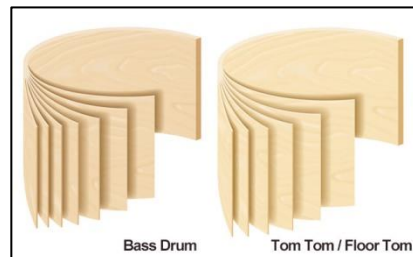

SC MAPLE in VINTAGE WRAPS

ACCESSIBLE HIGH-END DRUM KIT

FEATURES

- 100% Maple Shells

TT/FT/SD : 6ply, 5mm, BD : 8ply, 7mm

- Wood Bass Drum Hoop w/Matching Wrap Inlay