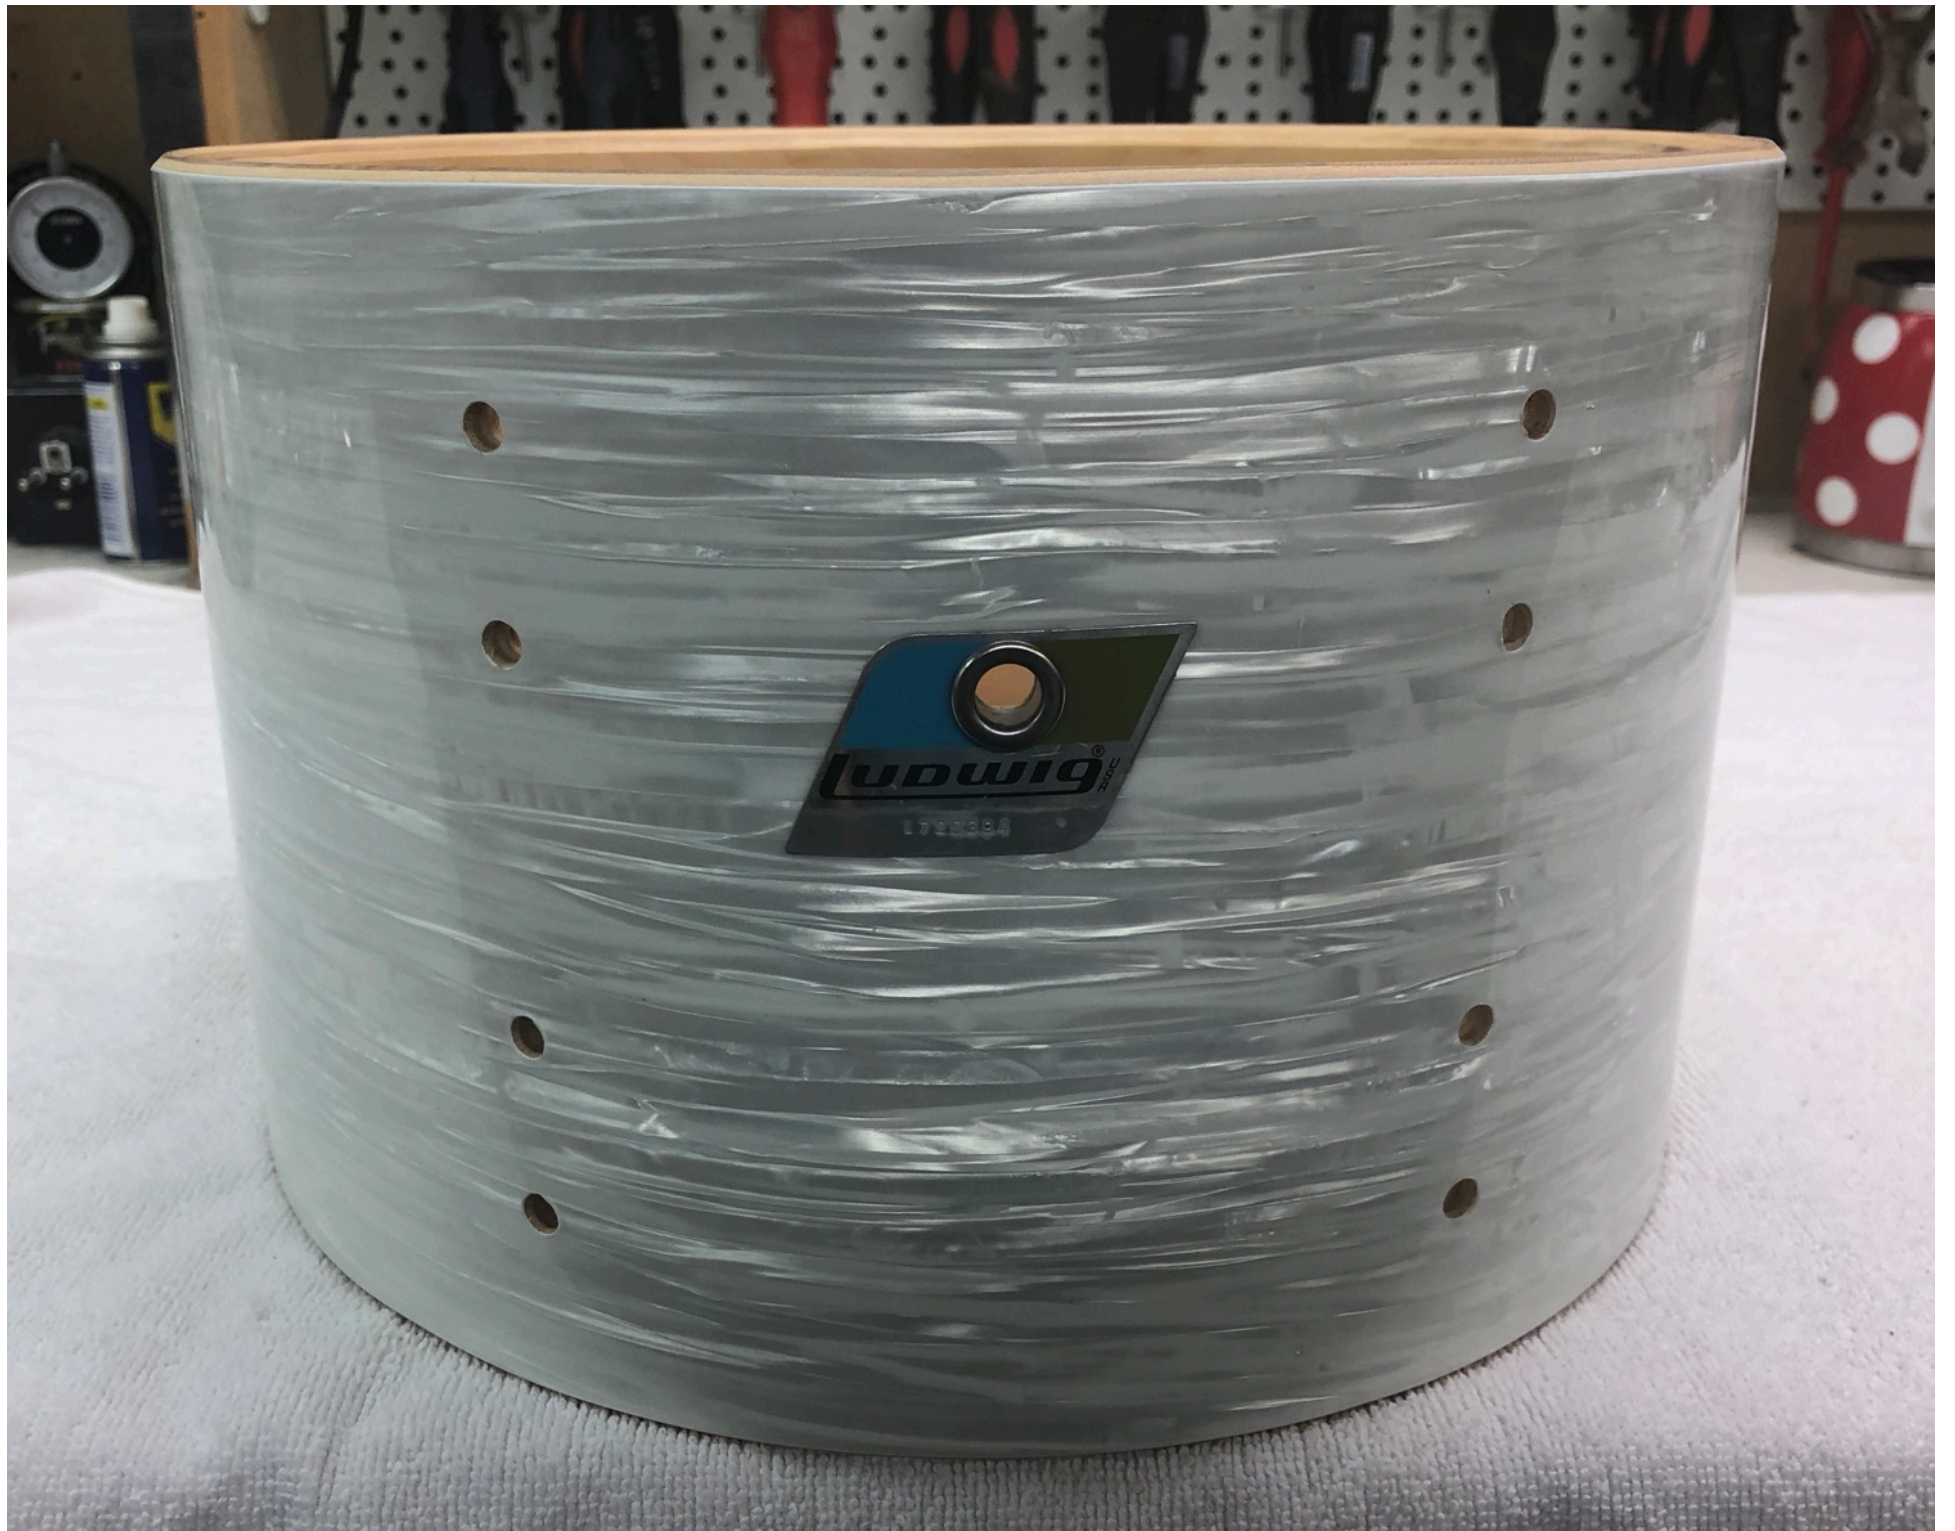

*Smoky Vistalite with Black Sound
Projectors Illustrated*

OUTFIT ACCESSORIES

2—1411	Cymbal Booms
1—1131	Hi-Hat
1—1374	Drum Stand
2—1356	Dbl. Tom Stands
1—201	Pedal
1 pair	Sticks
1 pair	Brushes

LUDWIG
1720712

COMPACT
disc

KOSTEKY CHROU

25mm

Lop...