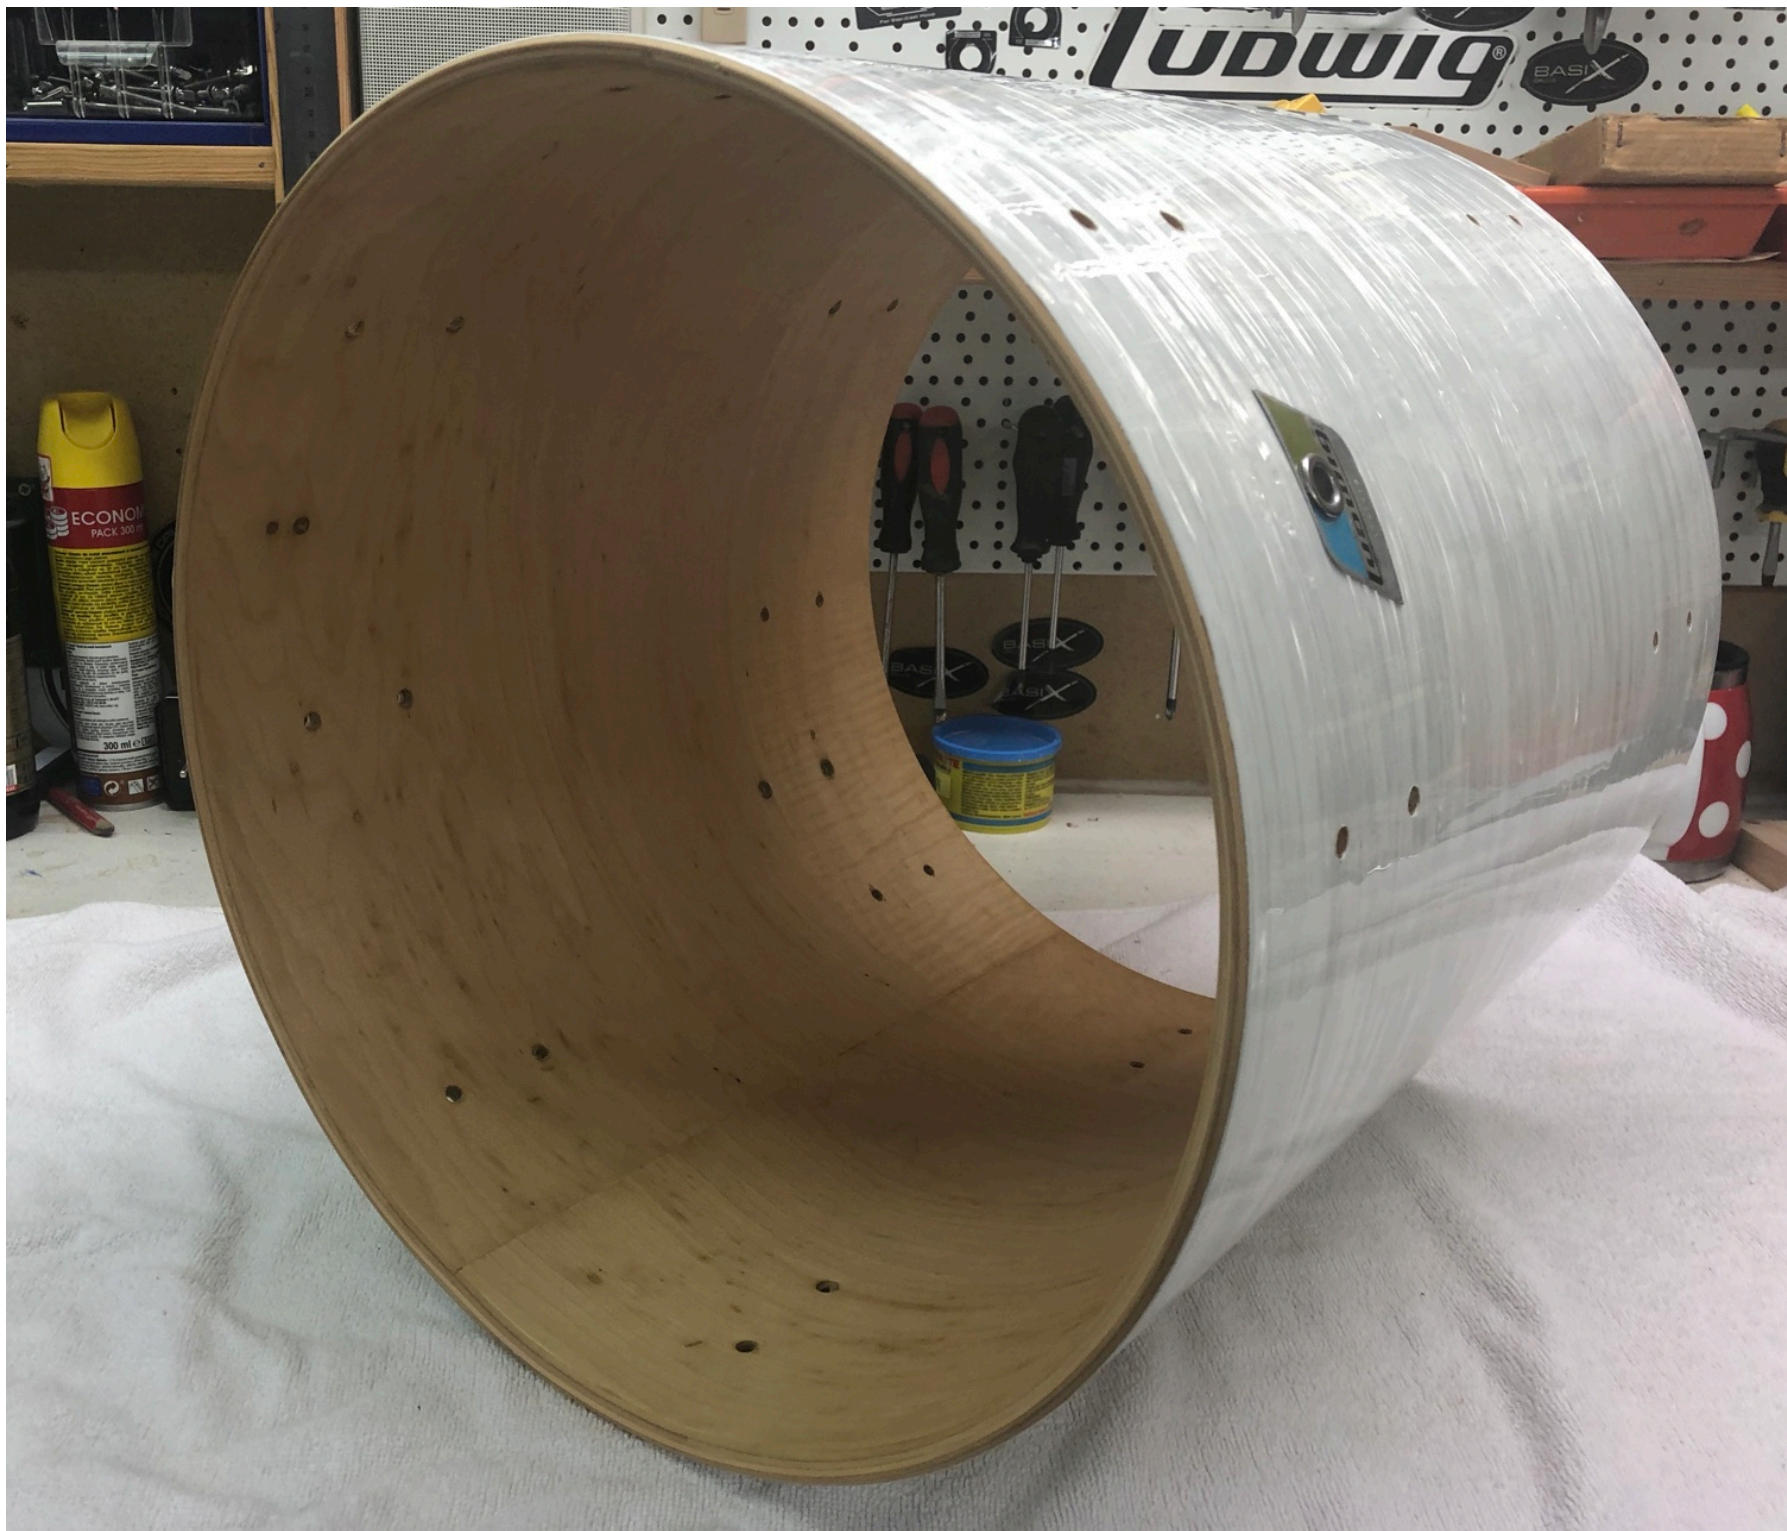

*Smoky Vistalite with Black Sound
Projectors Illustrated*

OUTFIT ACCESSORIES

2—1411	Cymbal Booms
1—1131	Hi-Hat
1—1374	Drum Stand
2—1356	Dbl. Tom Stands
1—201	Pedal
1 pair	Sticks
1 pair	Brushes

LUDWIG
1720712

COMPACT
disc

KOSTEKY CHROU

25mm

Lop...