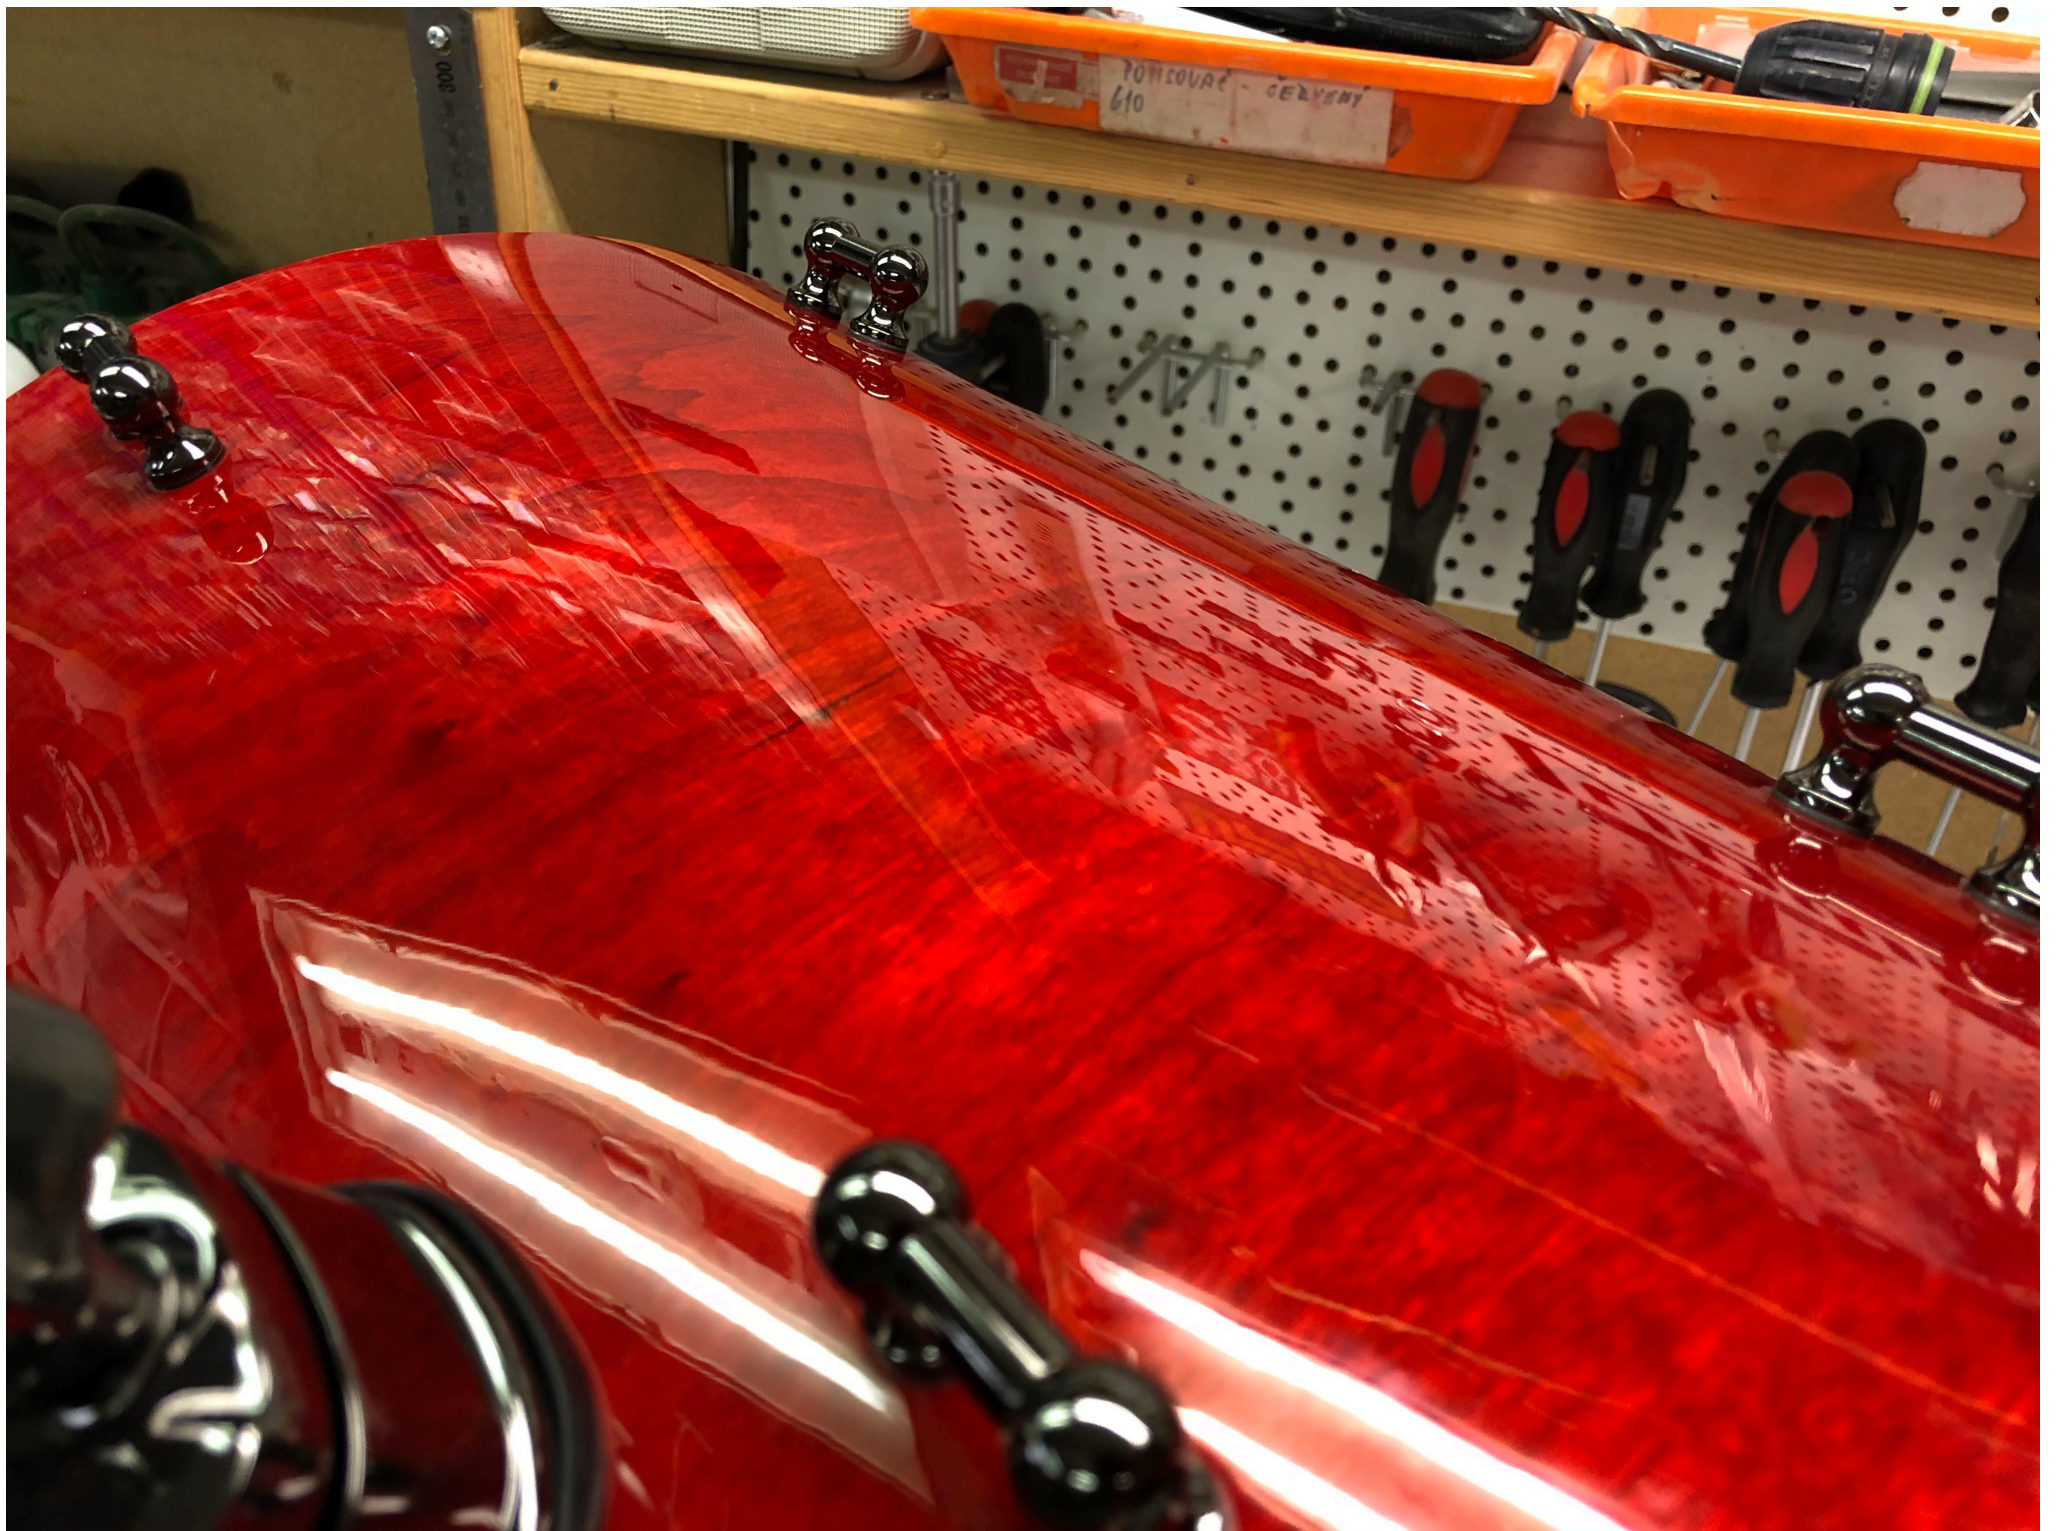

DC
THIS DRUM WAS
DESIGNED & HANDCRAFTED
IN CZECH REPUBLIC
BY DC DRUMS

Model:	DC CustomCherry
Drum shell	Cherry 8ply/8 mm
Dia x depth	BD 22x16
Made of	3.4.2020

DRUMCENTER.CZ, RATIBOŘSKÁ 95, 74705, OPAVA

SINCE 2004
DC
HANDCRAFTED DRUMS

THIS DRUM WAS
DESIGNED & HANDCRAFTED
IN CZECH REPUBLIC
BY DC DRUMS

DC CustomCherry

Cherry 6ply 7.5mm
11.12 x 8"
3.4.2020

DRUMCENTER.CZ.RATBOŘSKÁ 95.74705.OPAVA

Model:
Drum shell:
Dia x depth:
Made of:
Leo Hovavsky

DC
Model
Cherry
THIS DRUM WAS
DESIGNED & HANDCRAFTED
IN CZECH REPUBLIC
BY DC DRUMS
DC CustomCherry
Cherry 10" x 16"
19.2 x 40.6 cm
19.2 x 40.6 cm
© 2005
DRUMMETER, s.r.o. KAVČOVSKÁ 68, 36705 OPAVA

DC
Model
Drum shells
Drum heads
Made in
Czech Republic