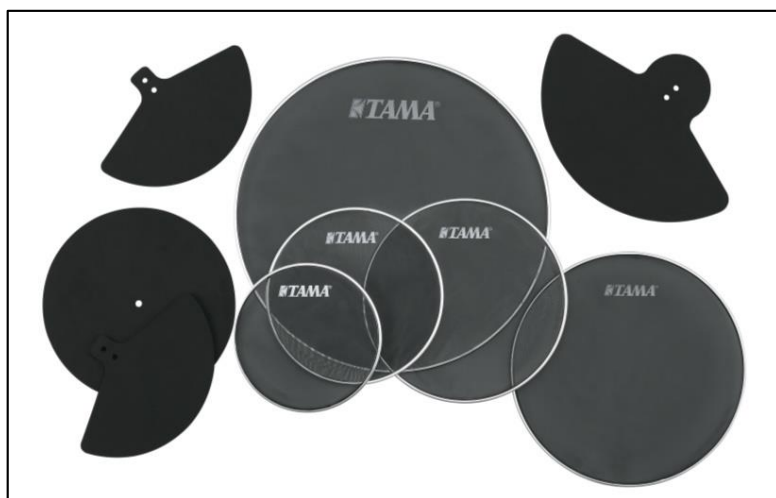

SPP522KC

22"BD, 16"FT, 10" & 12"TT, 14"SD,
14"HH, 14" or 16"CYM, 18" or 20" CYM

PRODUCT INFO.

Model #	Description	EAN Code	Delivery	Price
SPP518CN	Silent Practice Set	4549763195890	Middle of August	2.360,00 Kc / 89,00 €
SPP522KC	Silent Practice Set	4515276234982	Middle of August	2.620,00 Kc / 99,00 €