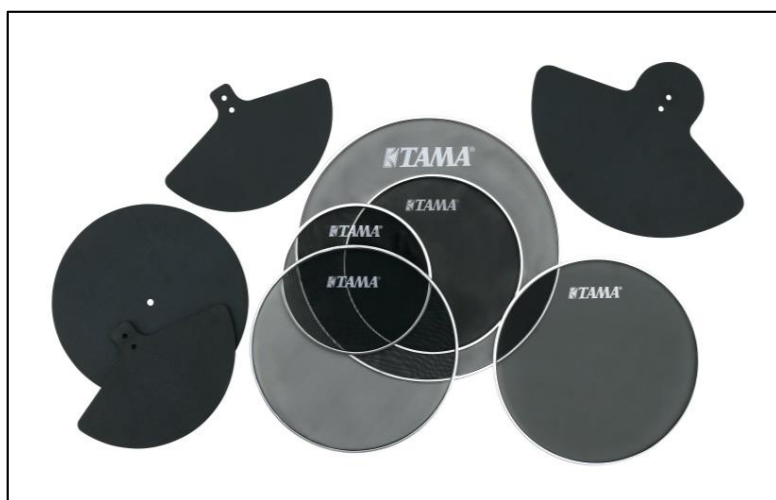

SILENT PRACTICE SET

FOR REDUCING PRACTICE NOISE OF DRUM KITS

The TAMA silent practice bundle includes mesh drum heads and cymbal mutes, which enable you to play quietly on an acoustic drum kit. The single ply mesh heads are low volume while still keeping the natural rebound and tone of the drum. The cymbal mutes are made of a durable material that significantly reduces cymbal volume.

SPP518CN NEW

18"BD, 14"FT, 10" & 12"TT, 14"SD,
14"HH, 14" or 16"CYM, 18" or 20" CYM